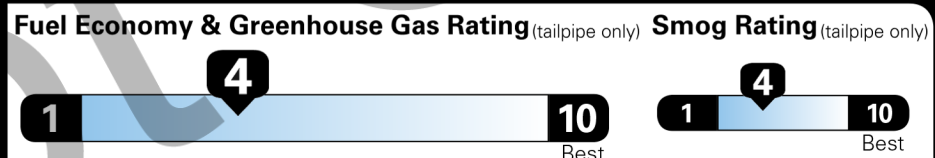

This vehicle emits 462 grams CO₂ per mile. The best emits 0 grams per mile (tailpipe only). Producing and distributing fuel also create emissions; learn more at fueleconomy.gov.

Actual results will vary for many reasons, including driving conditions and how you drive and maintain your vehicle. The average new vehicle gets 29 MPG and costs $8,500 to fuel over 5 years. Cost estimates are based on 15,000 miles per year at $3.30 per gallon. MPGe is miles per gasoline gallon equivalent. Vehicle emissions are a significant cause of climate change and smog.

fueleconomy.gov
Calculate personalized estimates and compare vehicles

MANUFACTURER'S SUGGESTED RETAIL PRICE[†] $69,330.00

[†]Manufacturer's suggested retail price excludes delivery processing and handling fees, license and title fees, applicable federal, state and local taxes, and dealer and distributor options and accessories.

36 month/36,000-mile limited warranty on all Southeast Toyota Distributors, LLC options, contact your local Toyota dealership for more information.

TOTAL DISTRIBUTOR'S OPTIONS $ 3,675.00
DELIVERY, PROCESSING AND HANDLING FEE 2,195.00
DESTINATION FUEL SURCHARGE 0.00
TOTAL SUGGESTED RETAIL PRICE $ 75,200.00

DELIVERED BY TRUCK TO: 32111

MODERN TOYOTA
3178 PETERS CREEK PARKWAY
WINSTON-SALEM, NC 27127

F051